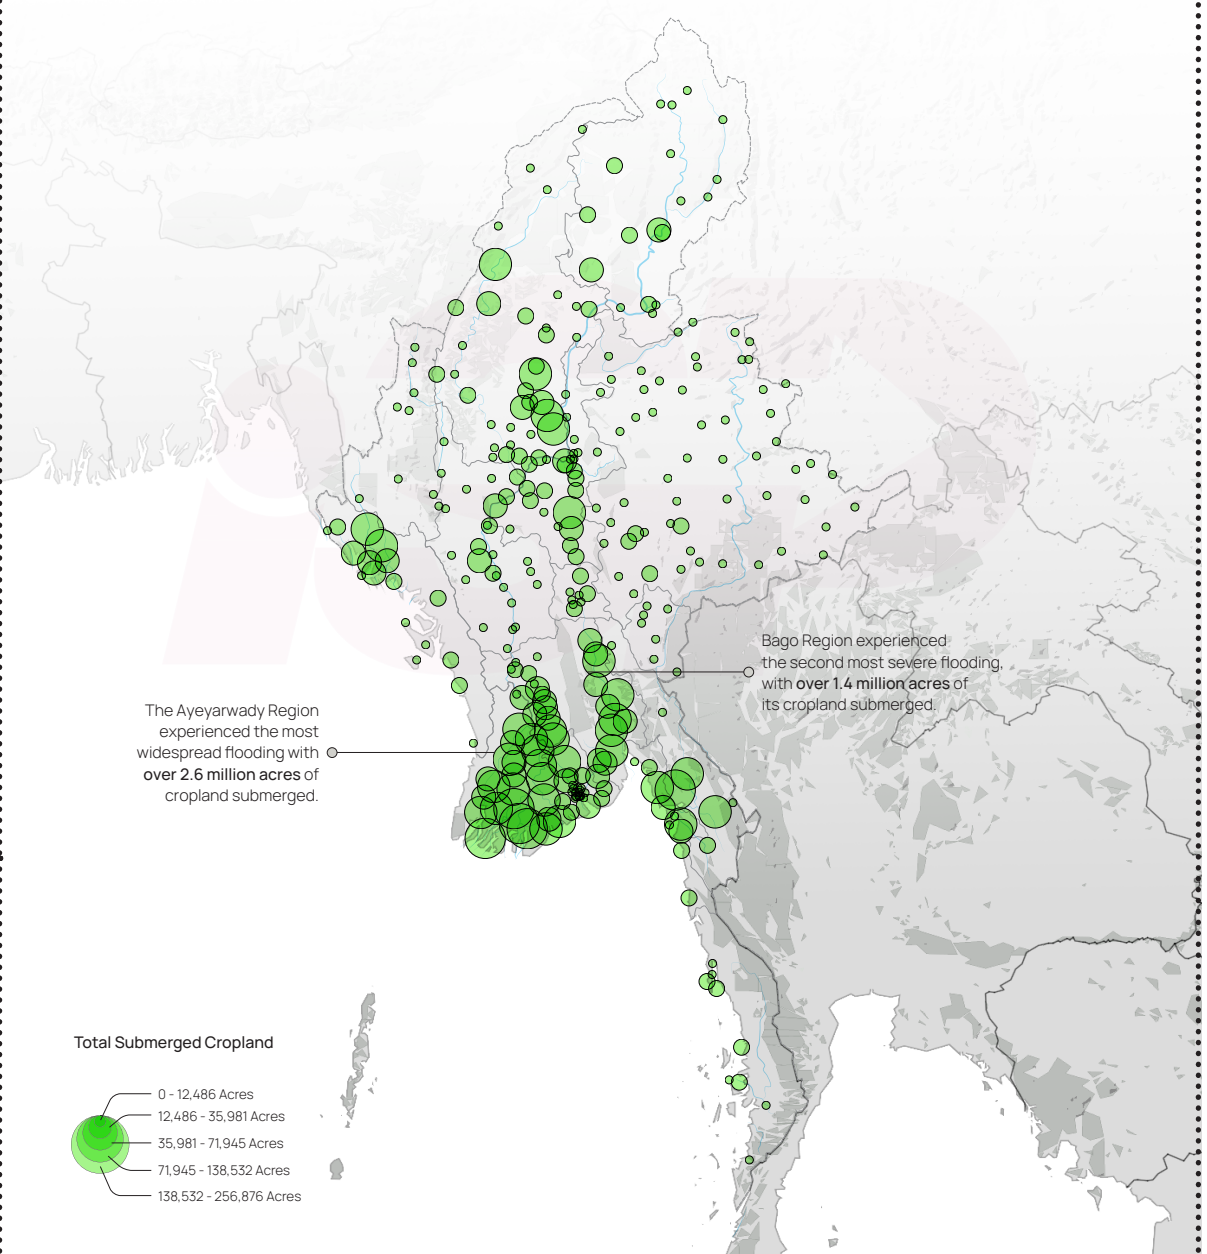

■ Over 24 Percent of Cropland Flooded (July 1, 2024 - September 23, 2024)

From July 1 to September 23, 2024, floods submerged more than **10 million acres** of land area across 314 townships (95 percent of total townships) in Myanmar. **Over eight million acres** from over 300 townships of this submerged area were croplands, representing nearly **24 percent** of the country's total cropland area.

Note: This data is extracted from the UNOSAT S-1 Flood AI Monitoring Dashboard. It involves preliminary analysis based on surface water information collected via artificial intelligence technology from the Sentinel-1 satellite. On-ground data may vary.