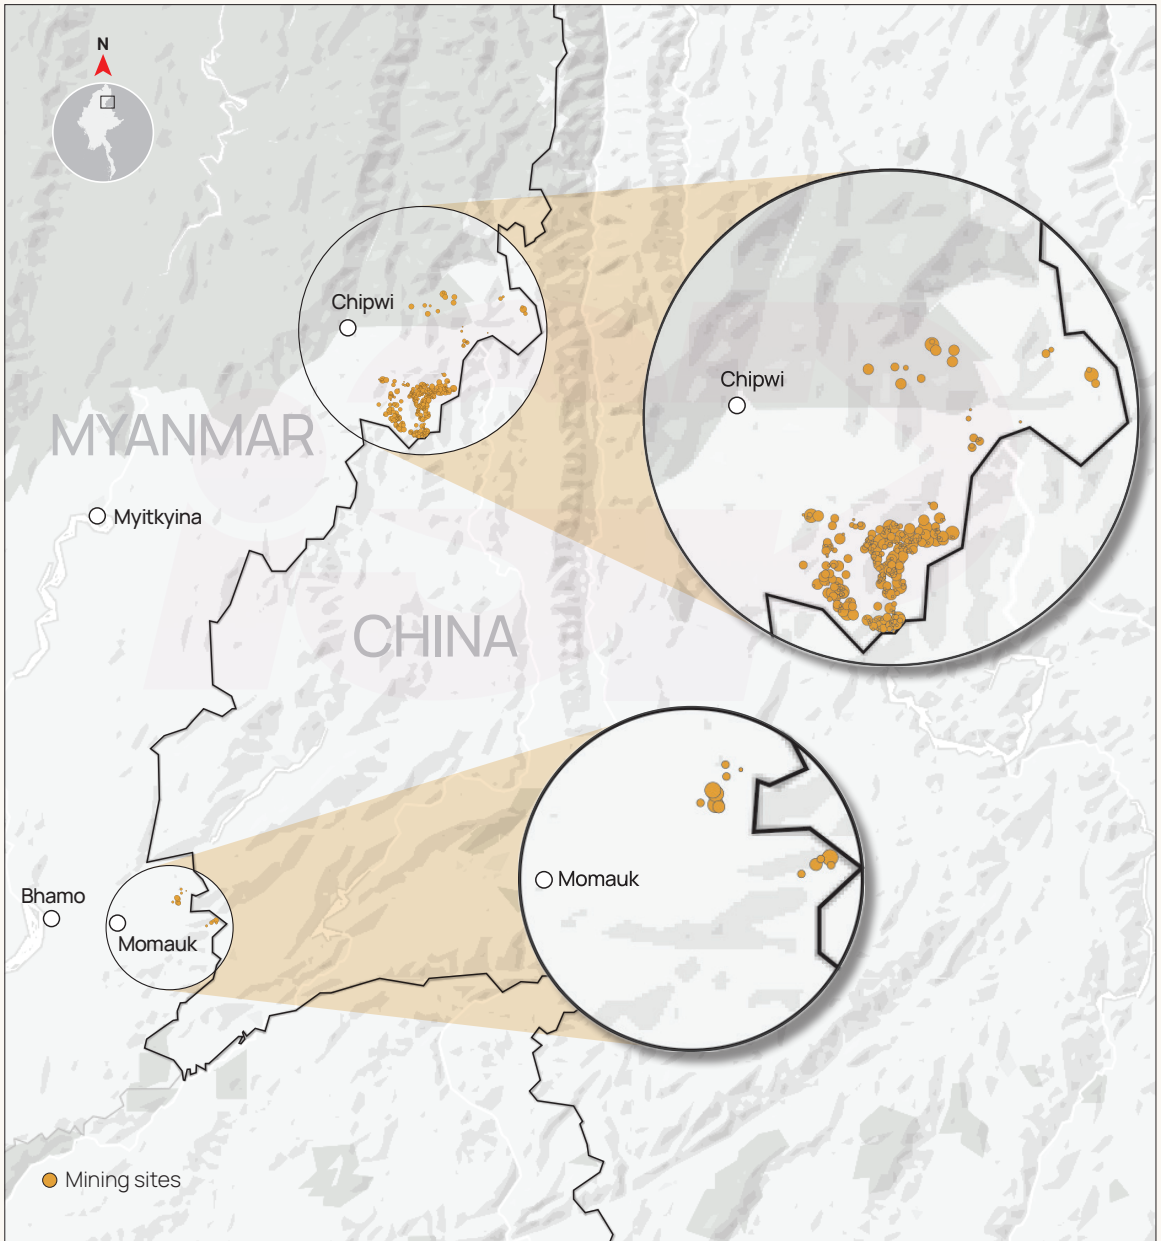

## ■ Location of Rare Earth Mining Sites Across Kachin State

ISP Mapping Number 89

ISP Myanmar

ISP-Myanmar identified at least 370 mining sites and 2,700 pits spreading across Chipwi and Momauk townships in Kachin State. Chipwi township has the most mining sites and pits with at least 350 mining sites and 2,500 pits.

Data as of December 2024. The data are based on ISP-Myanmar's research through google earth satellite images. Please note that the data presented may vary from other sources due to differences in methodology and data availability.